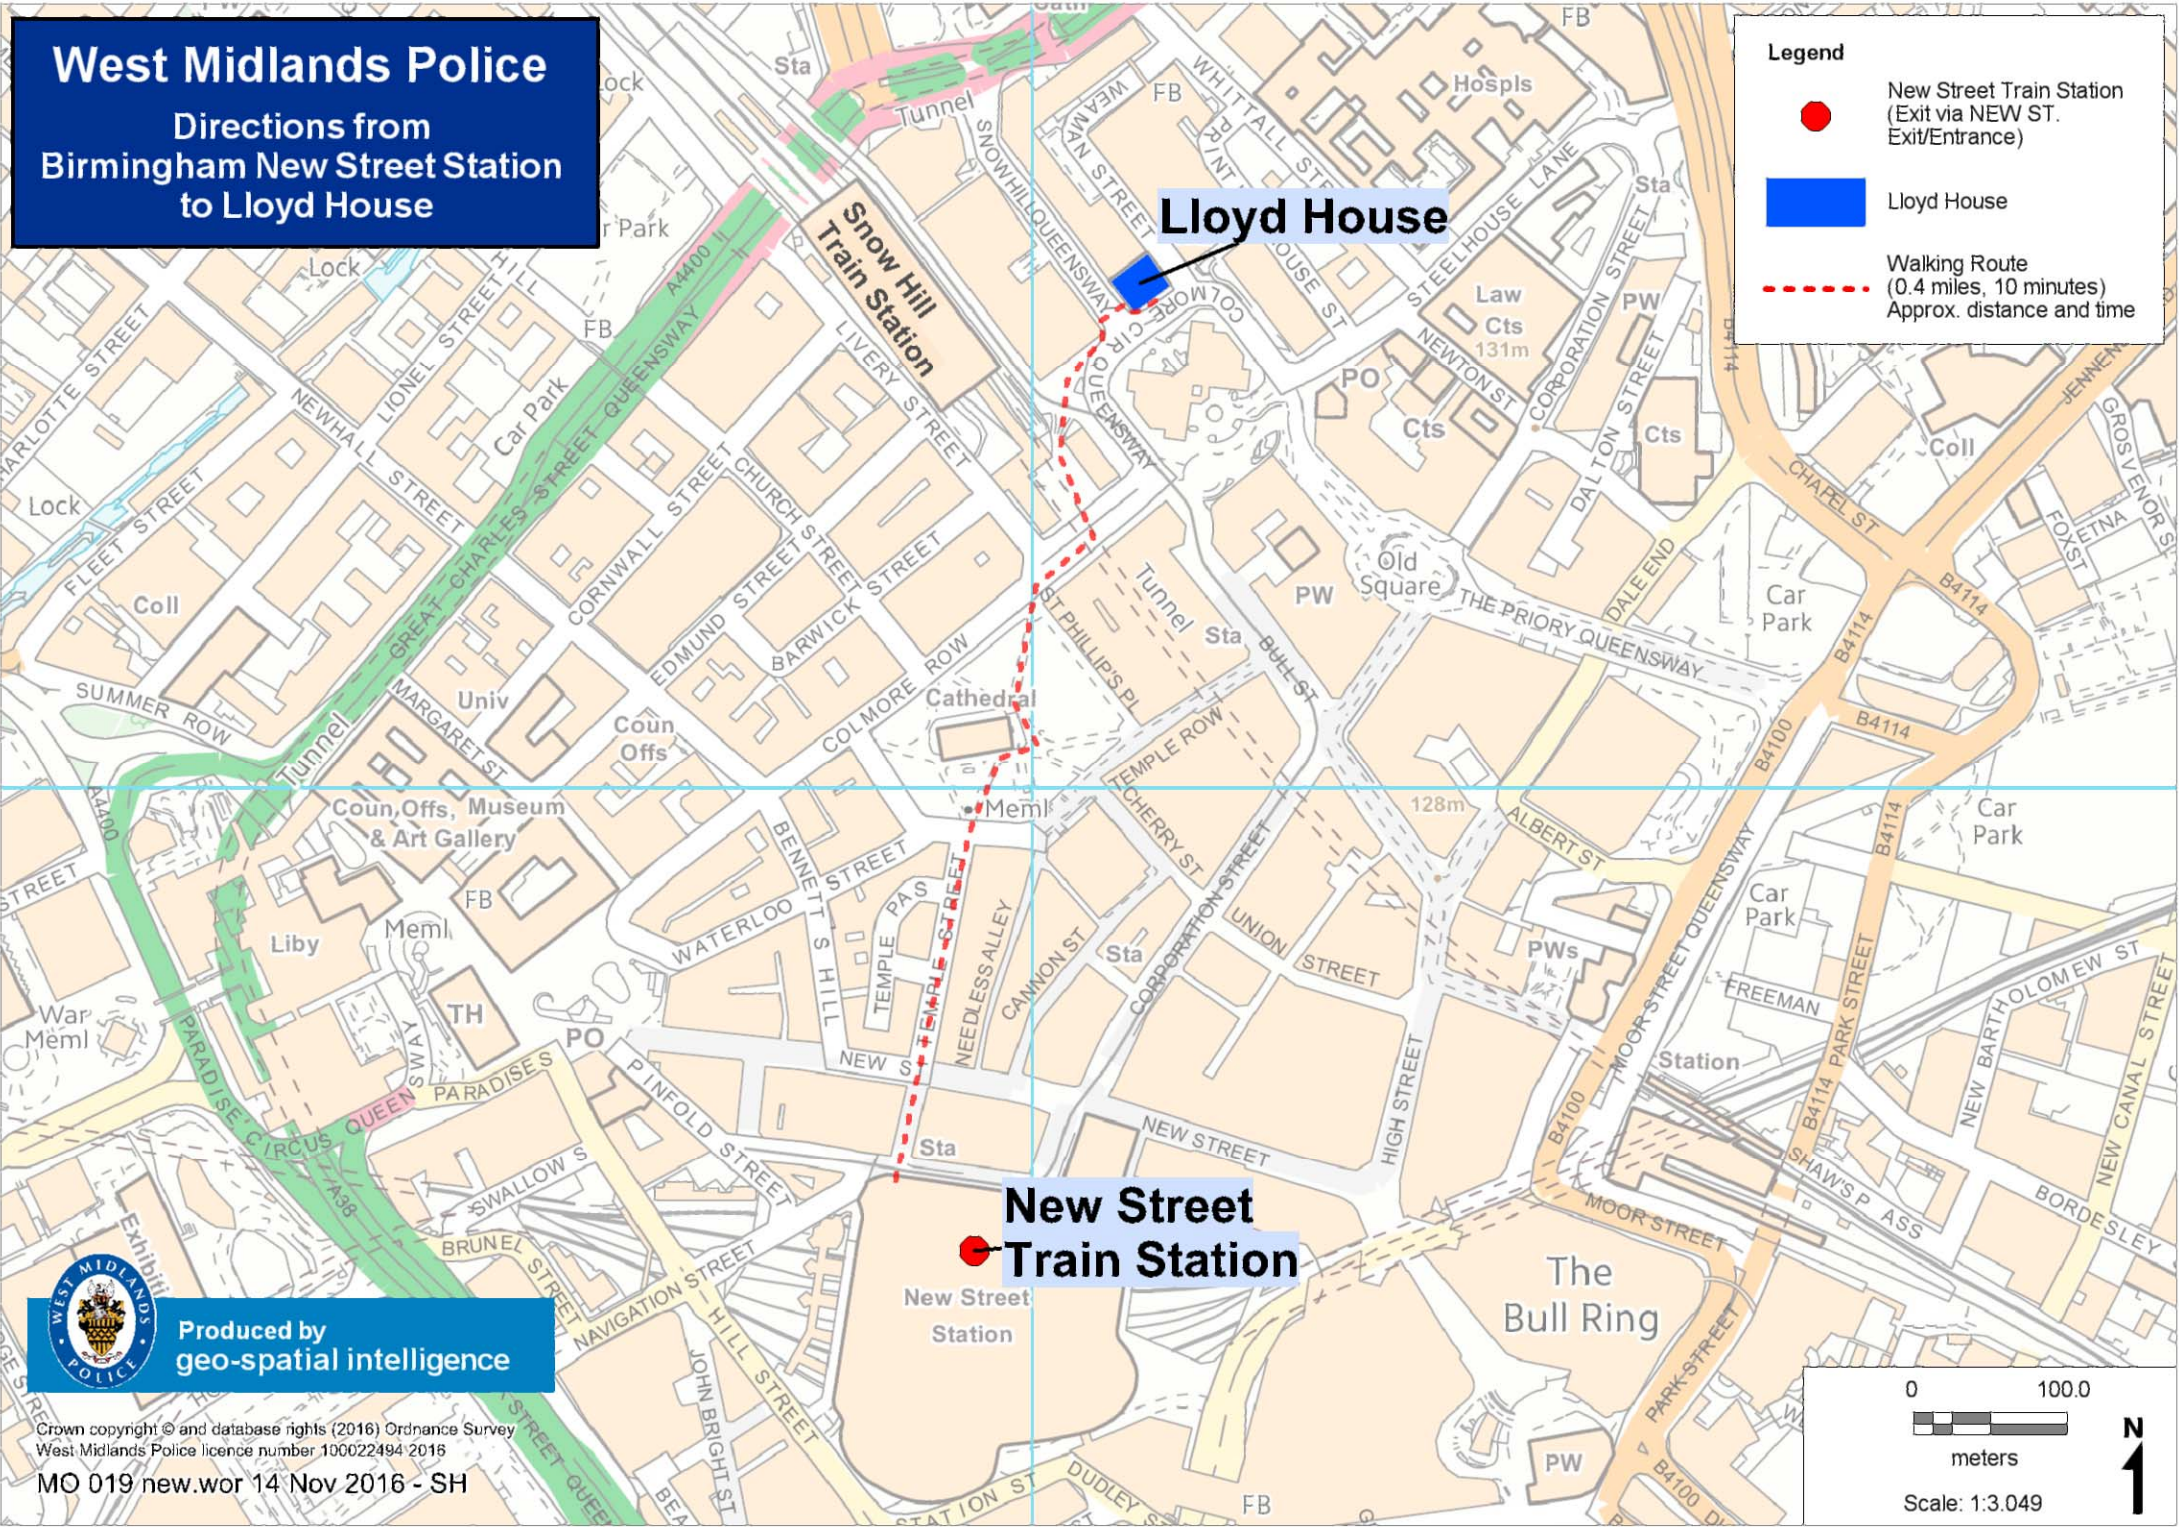

West Midlands Police

Directions from
Birmingham New Street Station
to Lloyd House

Legend

-  New Street Train Station (Exit via NEW ST. Exit/Entrance)
-  Lloyd House
-  Walking Route (0.4 miles, 10 minutes) Approx. distance and time

Produced by
geo-spatial intelligence

Crown copyright © and database rights (2016) Ordnance Survey
West Midlands Police licence number 100022494 2016

MO 019 new.wor 14 Nov 2016 - SH

0 100.0

meters
Scale: 1:3.049
